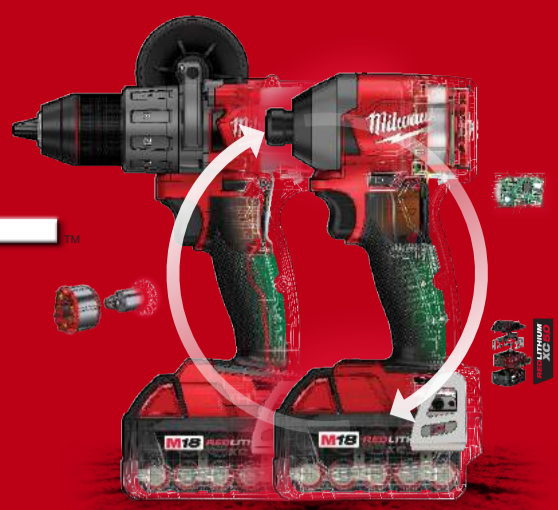

M18 BEST-IN-CLASS DRILLS & IMPACT DRIVERS

PERFORMANCE

M18 FUEL

DRIVEN TO OUTPERFORM.

UP TO 60% MORE POWER UP TO 1.5" SHORTER LENGTH UP TO 2X FASTER SPEED

BRUSHLESS
MORE POWER, LONGER RUN-TIME

COMPACT BRUSHLESS
MORE COMPACT, LONGER RUN-TIME

COMPACT
BEST IN CLASS, PERFORMANCE AND DURABILITY

M18 FUEL

DRIVEN TO OUTPERFORM.

UP TO 60% MORE POWER

UP TO 1.5" SHORTER LENGTH

UP TO 2X FASTER SPEED

1 POWERSTATE™ BRUSHLESS MOTOR

2 REDLINK PLUS™ INTELLIGENCE

2902

M18 FUEL

2803

2804

DESCRIPTION	SPECIFICATIONS				
Motor Type	Brushed	Brushless	Brushless	POWERSTATE™ Brushless	
Torque	500 in-lbs	500 in-lbs	725 in-lbs	1,200 in-lbs	
RPM	0 – 450 / 0 – 1,800	0 – 500 / 0 – 1,800	0 – 550 / 0 – 1,800	0 – 550 / 0 – 2,000	
BPM	N/A	N/A	28,800	N/A	32,000
Length	7.2"	6.5"	7"	6.9"	
Weight (Tool-Only)	2.9 lbs	2.45 lbs	3.05 lbs	3.2 lbs	
Chuck Type	1/2" All Metal Ratcheting	1/2" All Metal Ratcheting	1/2" All Metal Ratcheting	1/2" All Metal Ratcheting	
Gear Case	All Metal	All Metal	All Metal	All Metal	
Battery (Kitted with)	CP1.5	CP2.0	XC4.0	XC5.0	
Hammer Function	NO	NO	YES	NO	YES

M18 FUEL

2853

DESCRIPTION	SPECIFICATIONS				
Motor Type	Brushed	Brushless	Brushless	POWERSTATE™ Brushless	
Torque	1,500 in-lbs	1,600 in-lbs	1,600 in-lbs	2,000 in-lbs	
RPM	0 – 2,750	0 – 3,400	0 – 1,700 / 0 – 2,600 / 0 – 3,400	0 – 1,900 / 0 – 2,800 / 0 – 3,600 / Self Tapping Screw Mode	
IPM	0 – 3,450	0 – 4,200	0 – 1,500 / 0 – 3,400 / 0 – 4,200	0 – 1,200 / 0 – 3,400 / 0 – 4,300 / Self Tapping Screw Mode	
Length	5.5"	5.1"	5.1"	4.59"	
Weight (Tool-Only)	2.3 lbs	2.05 lbs	2.05 lbs	2.2 lbs	
Gear Case	All Metal	All Metal	All Metal	All Metal	
DRIVE CONTROL™	NO	NO	YES 3-Mode	YES 4-Mode	
Battery (Kitted with)	CP1.5	CP2.0	XC4.0	XC5.0	
Single Hand Bit Insertion	NO	NO	YES	YES	